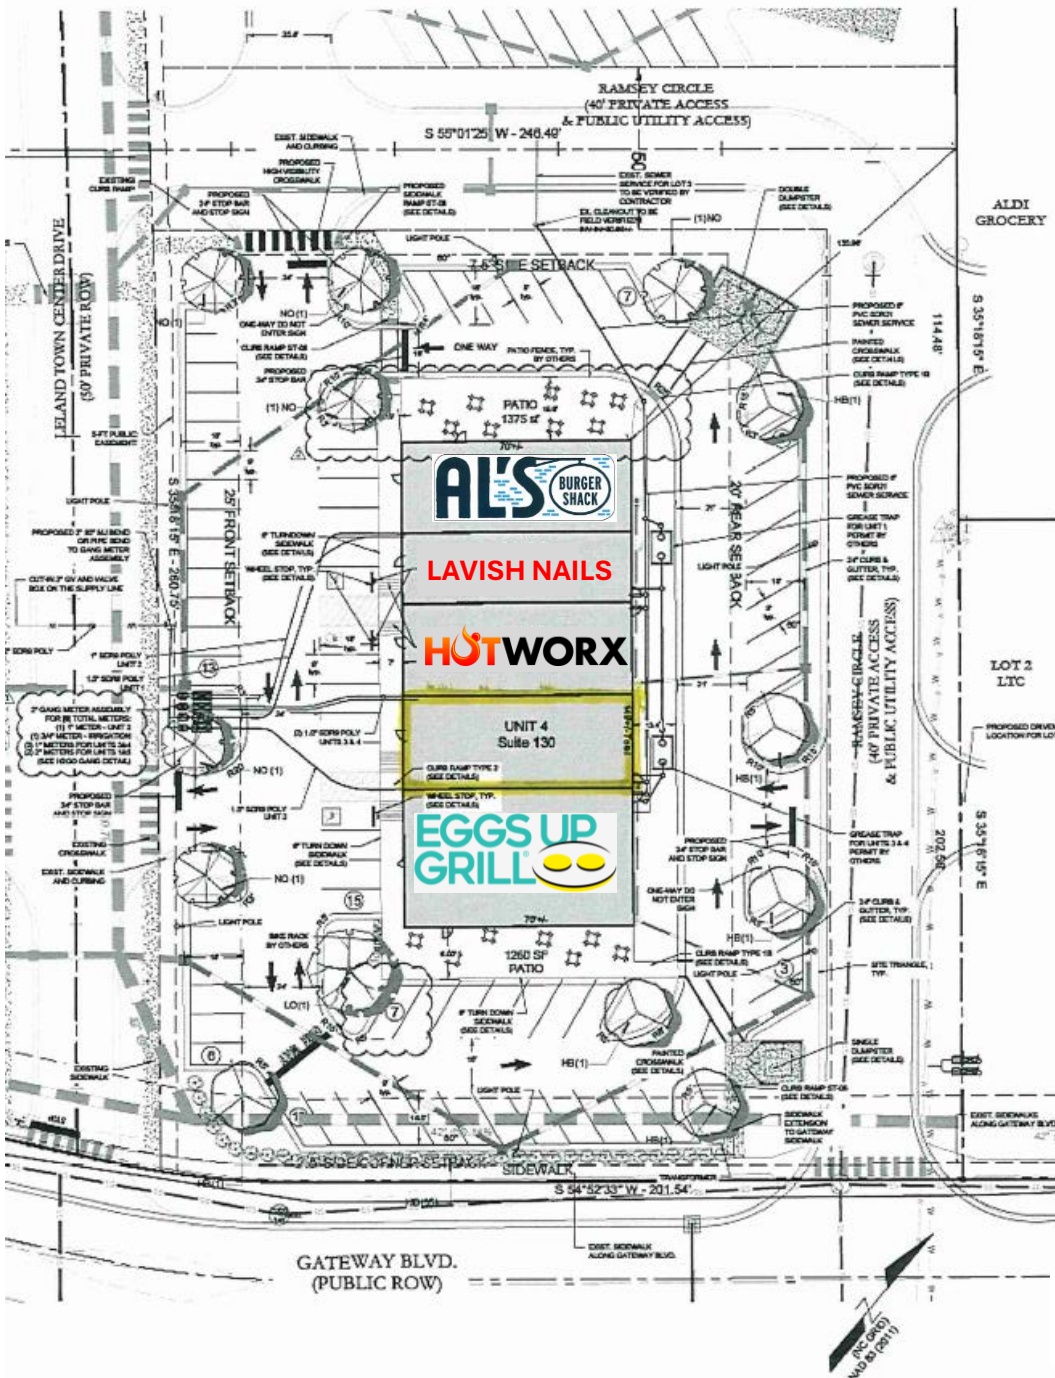

CAPE FEAR SEAFOOD COMPANY RESTAURANT WINE & SPIRITS  
**verizon**  
**JJ** JIMMY JOHN'S  
**ABC** PORT CITY JAVA  
**MATTRESS FIRM**  
**Advance Auto Parts**

**Smithfield's** CHICKEN BARBECUE  
**FIVE GUYS**  
**WELLS FARGO**  
**Panera** BREAD

**Harris Teeter**  
**Jockey** MIXES  
**Hallmark**  
**PIVOT** PHYSICAL THERAPY  
**PAPA JOHN'S**  
**Great Clips**

Infinity Custom Cabinetry 56,000 VPD  
 Ocean Hwy

**FIREHOUSE SUBS**  
**Dental Care** Leland Town Center  
**STARBUCKS COFFEE**  
**AT&T**  
**EXXON**  
**ALDI**

**Arby's**  
**Applebee's**  
**McDonald's**  
**Dollar Tree**

**DUNKIN'**  
**WALMART** CAR WASH

**LOWE'S**

**HOTWORX**  
**EGGS UP GRILL**  
**LAVISH NAILS**  
**ALS** BURGER SHACK

**SITE**  
 Gateway Blvd

Leland Town Center is a lifestyle center located in fast growing Leland, NC just minutes away from Wilmington. Centrally located in the Leland retail corridor, Leland Town Center is anchored by Lowe's Home Improvement, across the street from Harris Teeter and adjacent to Wal-Mart Supercenter, with two stop lights for ingress/egress from Ocean Hwy (Hwy 17). It is surrounded by several successful new residential communities: Brunswick Forest, Waterford, Compass Pointe and Magnolia Greens, bringing significant foot traffic to the shopping center.