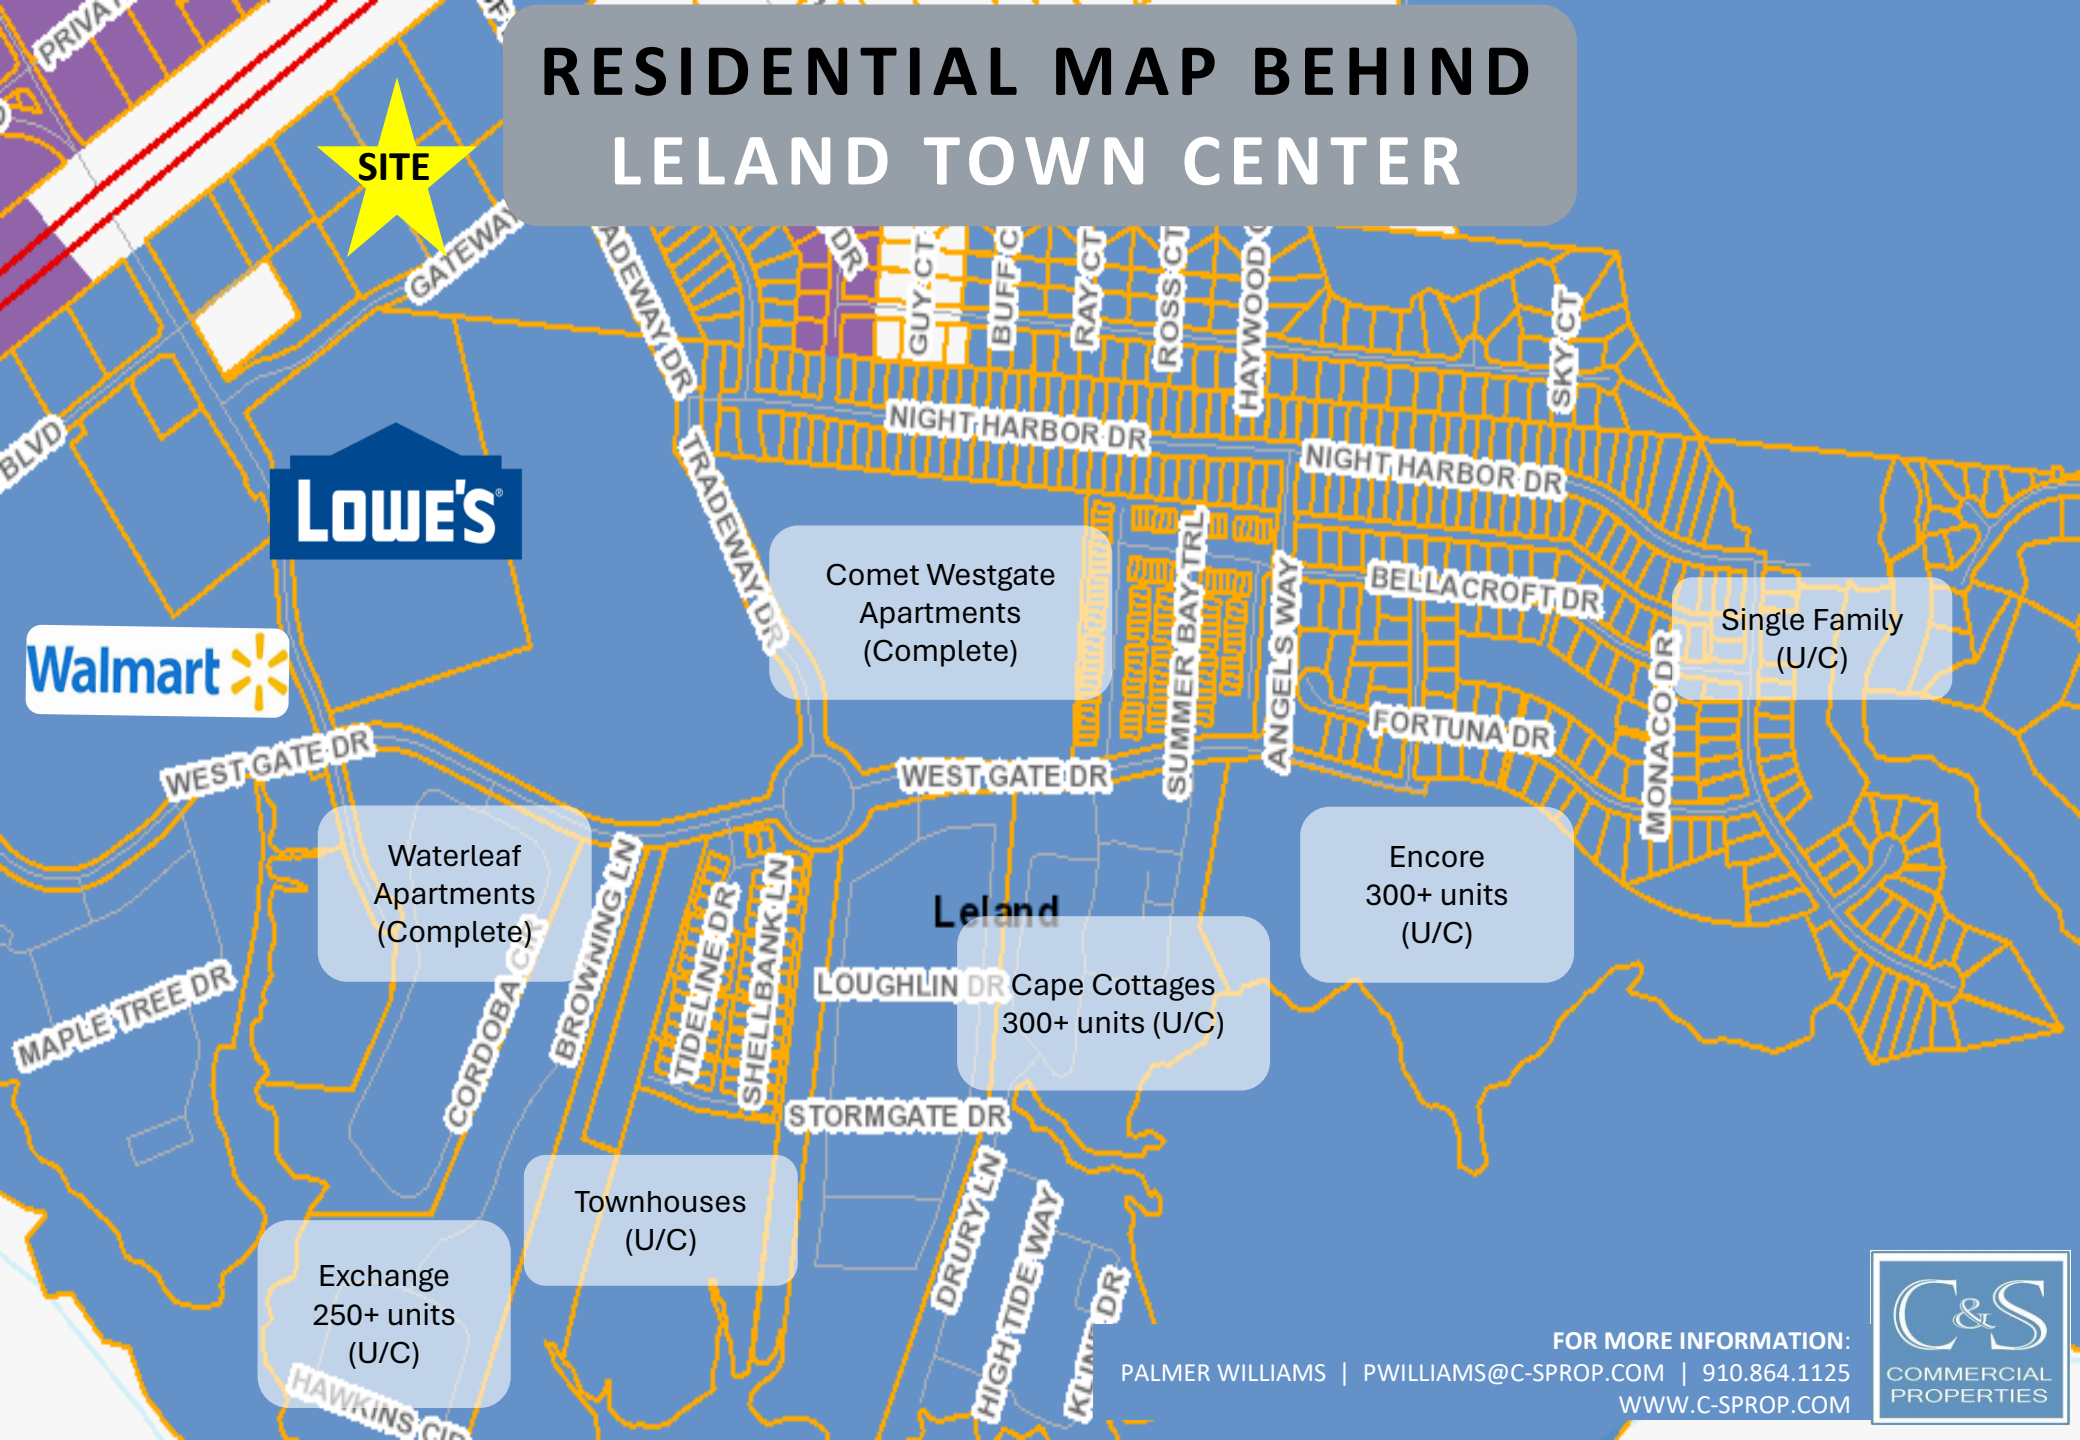

RESIDENTIAL MAP BEHIND LELAND TOWN CENTER

Comet Westgate
Apartments
(Complete)

Single Family
(U/C)

Waterleaf
Apartments
(Complete)

Encore
300+ units
(U/C)

Leland
LOUGHLIN DR Cape Cottages
300+ units (U/C)

Townhouses
(U/C)

Exchange
250+ units
(U/C)

FOR MORE INFORMATION:
PALMER WILLIAMS | PWILLIAMS@C-SPROP.COM | 910.864.1125
WWW.C-SPROP.COM